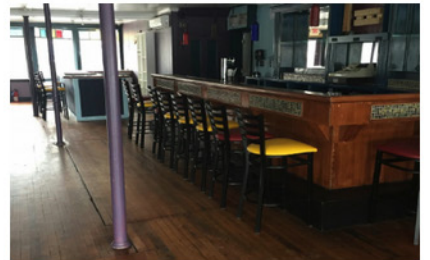

LARGER VIEWS ONLINE AT:

<http://thegardenproject.plant-spirits.com/soiblog/kauneonga-lake-new-york-for-rent/>