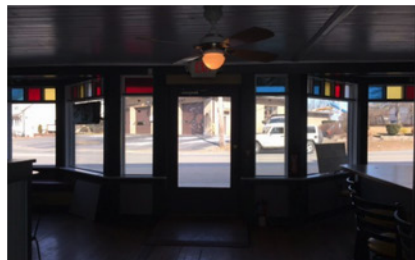

LARGER VIEWS ONLINE AT:

<http://thegardenproject.plant-spirits.com/soiblog/kauneonga-lake-new-york-for-rent/>