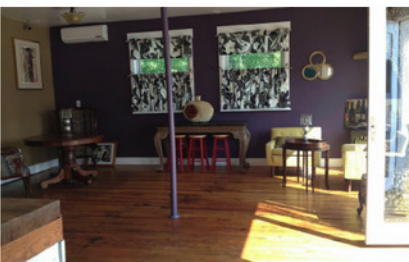

LARGER VIEWS ONLINE AT:

<http://thegardenproject.plant-spirits.com/soiblog/kauneonga-lake-new-york-for-rent/>